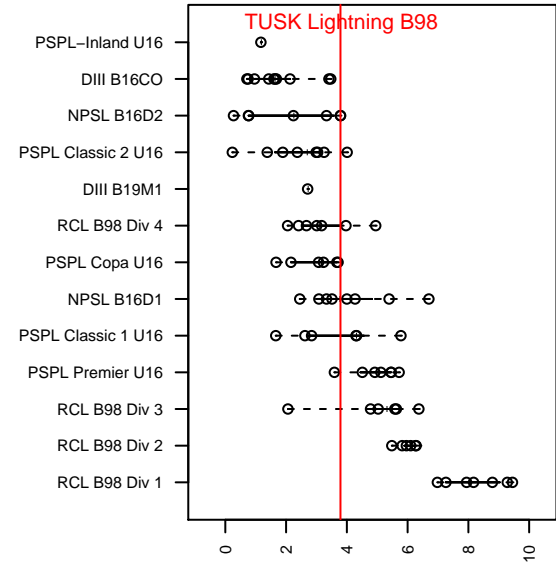

**attack and defense rating
relative to others at age
and all opponents in last 13 months**