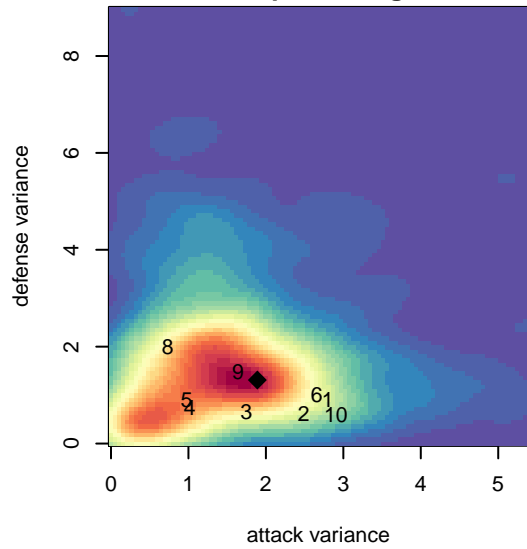

TUSK Lightning B98

Tukwila Skyway SC
 Tukwila, WA
 B98 total strength=1449
 attack=9.11 defense=9.87
 fall league = NPSL B16D2

alt names used:
 Lightning – Tusk
 TUSK Lightning
 TUSK Lightning
 TUSK Lightning

Venues played:
 2014 Xtreme Cup BU16
 2014 Puyallup Valley Kick-off U15-16
 2014 NPSL B16D2
 2014 Founders Cup B98

**attack and defense variance (black dot)
relative to other teams
and top 10 in region**